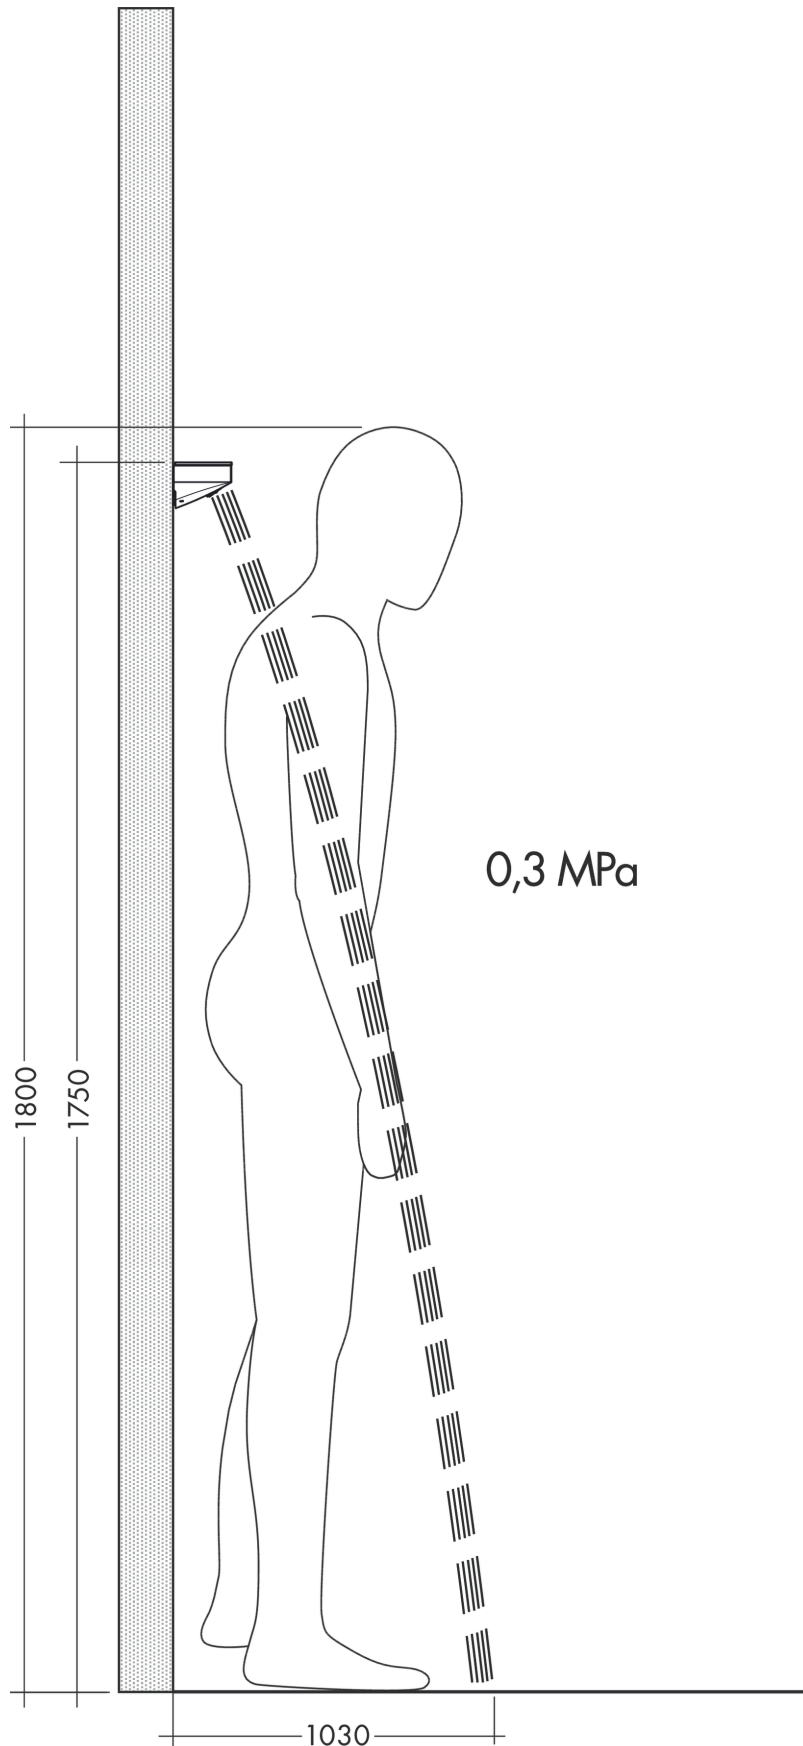

Rainfinity
Shoulder shower 500 1jet with shower shelf
Surfaces: **Matt White** Article Number: **26243700**

Installation examples