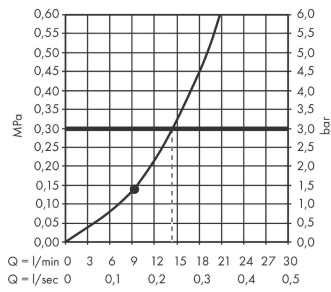

Rainfinity
Shoulder shower 500 1jet with shower shelf
Surfaces: **Matt White**   Article Number: **26243700**

Flowchart

The consumption was measured in combination with the appropriate fittings (thermostat/mixer/in-wall valve) to reflect actual application in practice.