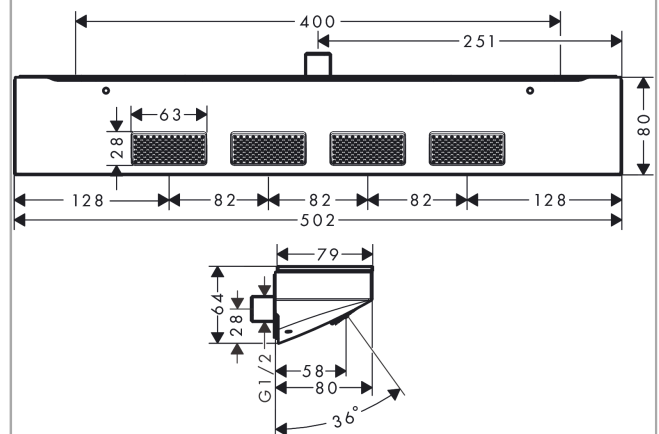

Scale drawing