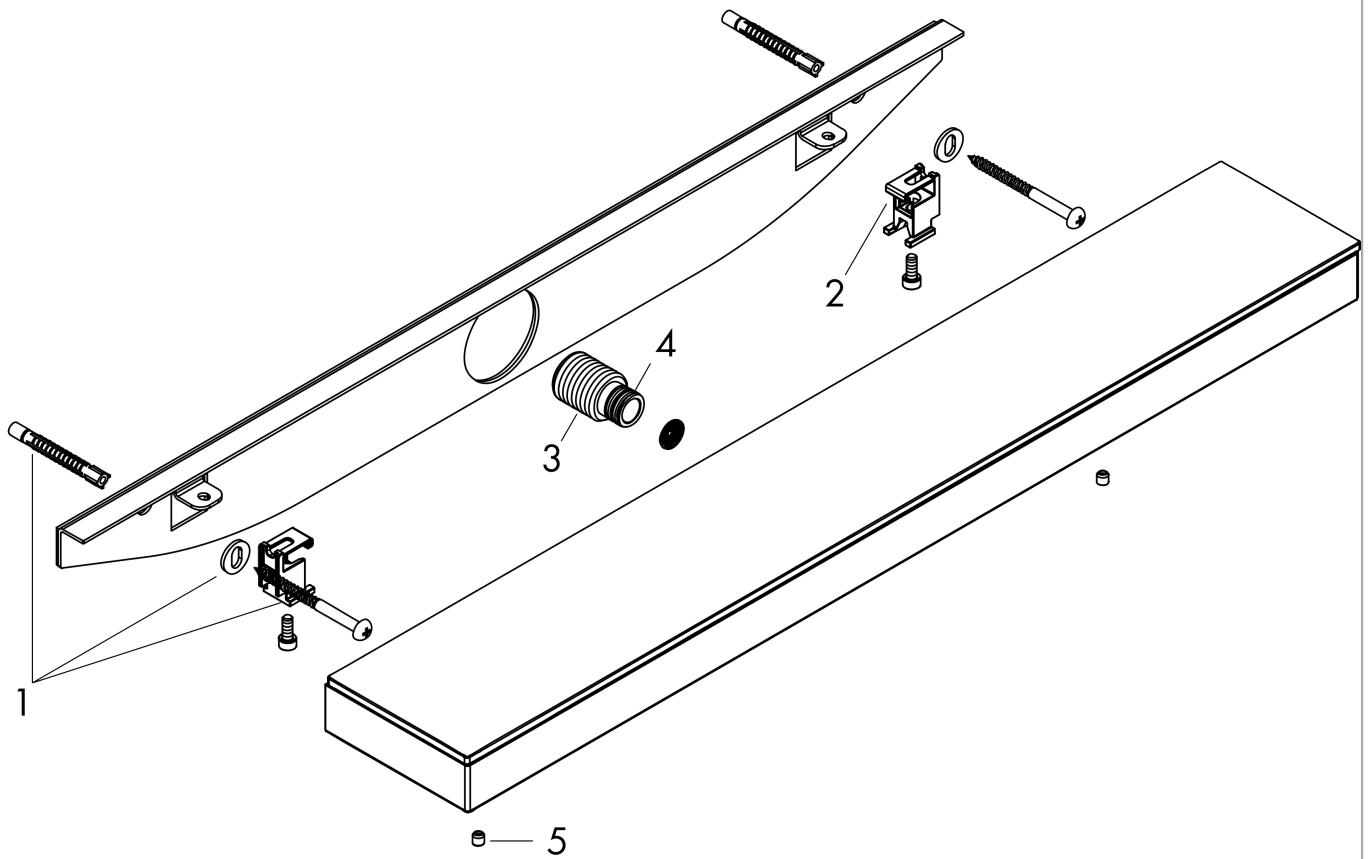

Rainfinity
Shoulder shower 500 1jet with shower shelf
Surfaces: **Matt White**   Article Number: **26243700**

Exploded Drawing

Year of production: >07/19

Rainfinity
Shoulder shower 500 1jet with shower shelf
Surfaces: **Matt White**   Article Number: **26243700**

Spare part list

Year of production: >07/19

Pos.	Description	Article Number	Price	PU
1	mounting set	96179000	-	1
2	mounting set	93661000	-	1
3	connecting thread G½	93650000	-	1
4	O-ring 11x2	98127000	-	1
5	screw cover	95181000	-	1